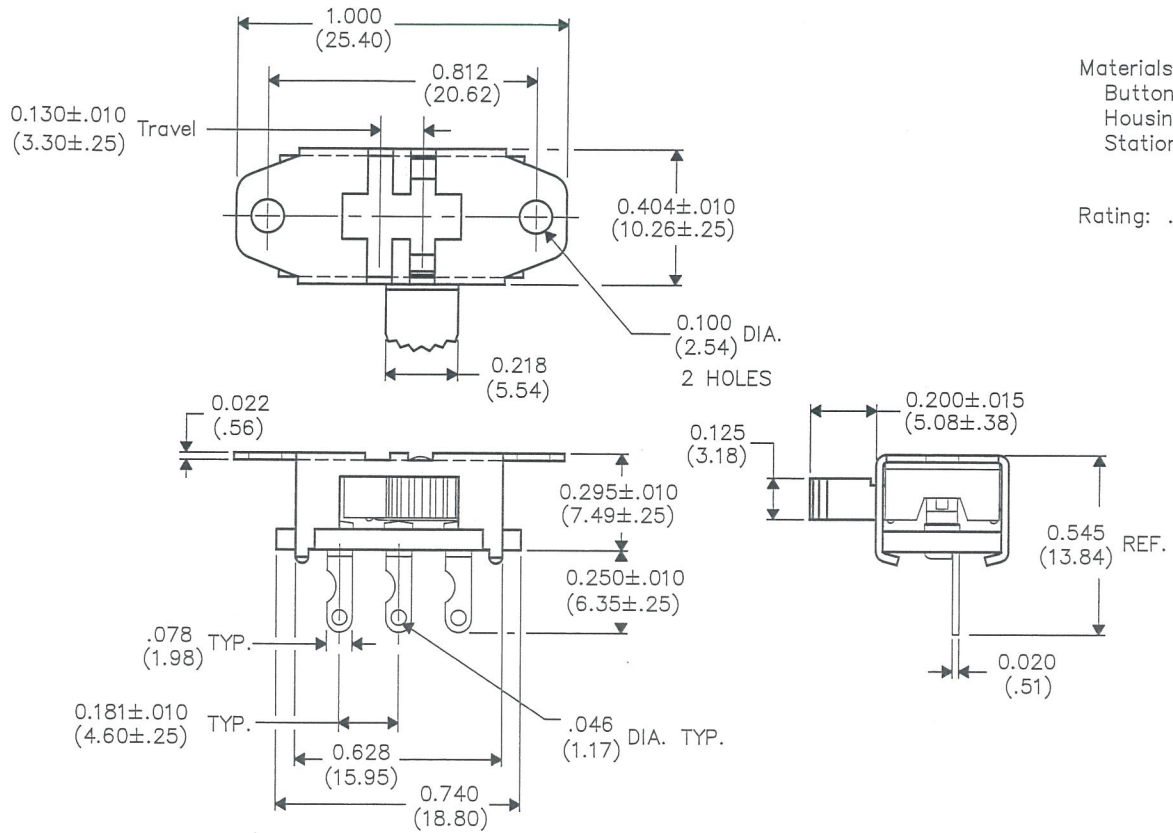

F
D
C
B
A

DIMENSIONS IN INCHES (MILLIMETERS)
DO NOT SCALE DRAWING

Dwg. No.
GI-151-0000

Materials:
 Button: Nylon 6/6, Color-Black
 Housing: Cold Rolled Steel, Zinc Plated
 Stationary & Moving Contact: Copper Alloy/Silver Plated

Rating: .5A AC DC 125V.

1 2 3 4 5 6 7 8 9 10

B-FORMAT 2002

REVISIONS

Redrawn, Added Ratings & Mat'ls.	7
DGW	3/01/24

3/1/24

CW INDUSTRIES Southampton, Pa. 18966 TOLERANCES UNLESS OTHERWISE SPECIFIED 2 Place Decimal ±.010 METRIC 3 Place Decimal ±.005 1 Place Dec. ±.25mm Angles ±1' 2 Place Dec. ±.13mm	Title:	MINI SLIDE SIDE ACTUATED SWITCH S.P./D.T.	
	Made for:	CW IND.	
Drawn by:	DGW 3/01/24	Division:	SWITCH
Checked by:	<i>G. BULD 3/1/24</i>	Dwg. No.:	GI-151-0000
Approval:	<i>[Signature]</i>		